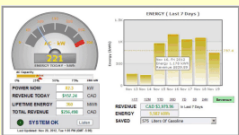

Status, output, reports and navigation from one screen

SolarVu SMART - ENTERPRISE
System Management And Reporting Tool

Print reports
Download data

Separate into groups

Output status & totals

Go directly to any site

Alarm status of all sites

GROUP	Western Stores	PROFILE	Revenue	PERIOD	Life Time	Edit	Help		
1				2,689 kW	999 MWh	$ 678,625	Setup		
2		1.1 Years	250 kW	226 MWh	$ 0.64	$ 143,646	Setup		
3		1.1 Years					Setup		
4		1.0 Years					Setup		
5		172 Days	108,609 lb	52.5 %	250 kW	80 MWh	$ 0.64	$ 51,086.45	Setup
6							$ 0.71	$ 44,990.52	Setup
7							$ 0.64	$ 25,466.75	Setup
8							$ 0.64	$ 24,227.48	Setup
9		46 Days	46,633 lb	84.3 %	250 kW	34,543 kWh	$ 0.64	$ 22,107.65	Setup
10		46 Days	45,649 lb	82.6 %	250 kW	33,814 kWh	$ 0.64	$ 21,471.95	Setup
11		46 Days	45,034 lb	81.4 %	250 kW	33,358 kWh	$ 0.64	$ 21,349.32	Setup
12		47 Days	41,666 lb	73.7 %	250 kW	30,863 kWh	$ 0.64	$ 19,598.32	Setup
13		138 Days	25,159 lb	79.2 %	10,000 W	18,636 kWh	$ 0.80	$ 14,946.11	Setup
14		1.5 Years	22,546 lb	86.0 %	10,000 W	16,701 kWh	$ 0.80	$ 13,393.86	Setup
15		329 Days	20,312 lb	45.1 %	10,000 W	15,046 kWh	$ 0.80	$ 12,036.80	Setup
16		321 Days	15,621 lb	101.2 %	10,000 W	11,571 kWh	$ 0.80	$ 9,256.80	Setup
17					000 W	3,933 kWh			Setup
18					150 kW	0 Wh			Setup
19					00 kW	0 Wh			Setup

Features for different users

OWNER
Status & Performance